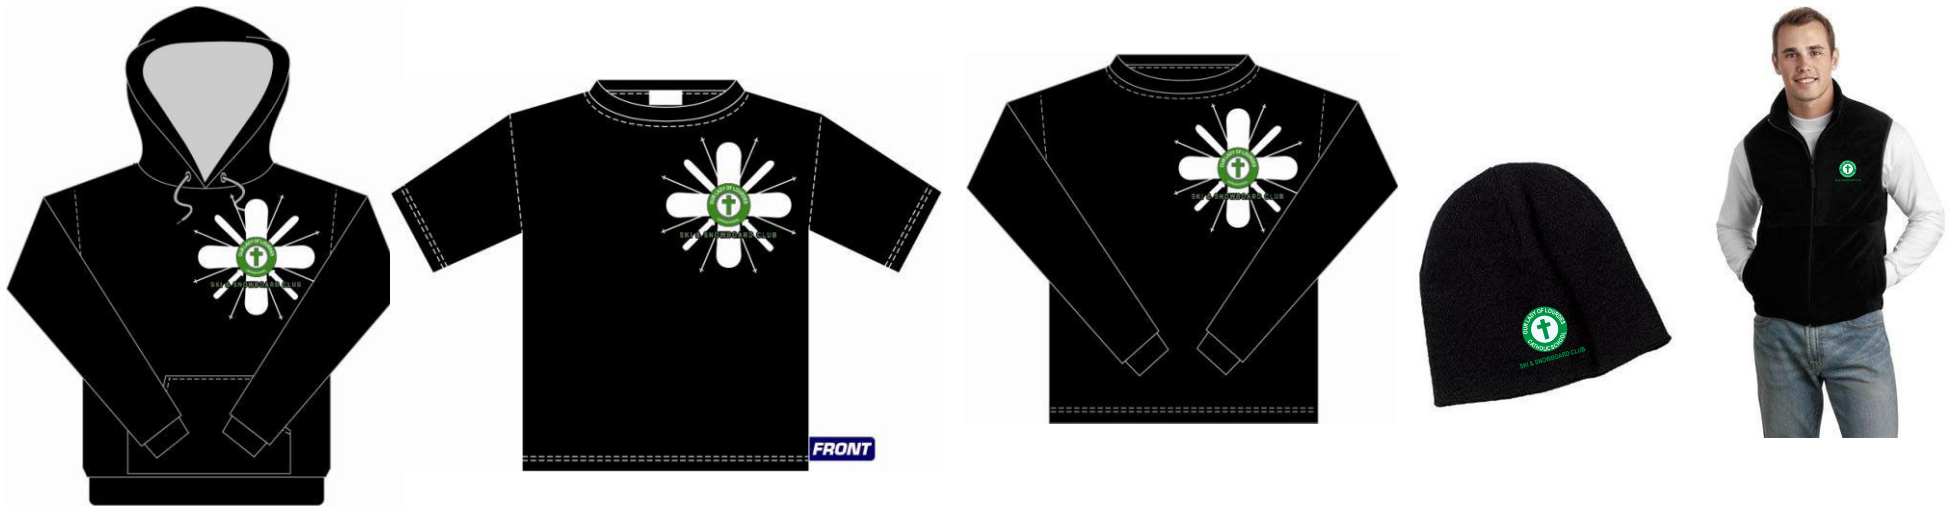

Our Lady of Lourdes Ski & Snowboard Club 2010 T-Shirt and Sweatshirt Order Form

T-Shirts & long sleeve T-shirts are 100% Cotton 6.1 oz thick t shirt *Hoodies 50/50/ 7.75 oz. all shirts are preshrunk but can still shrink a bit. Sizing runs true to fit.