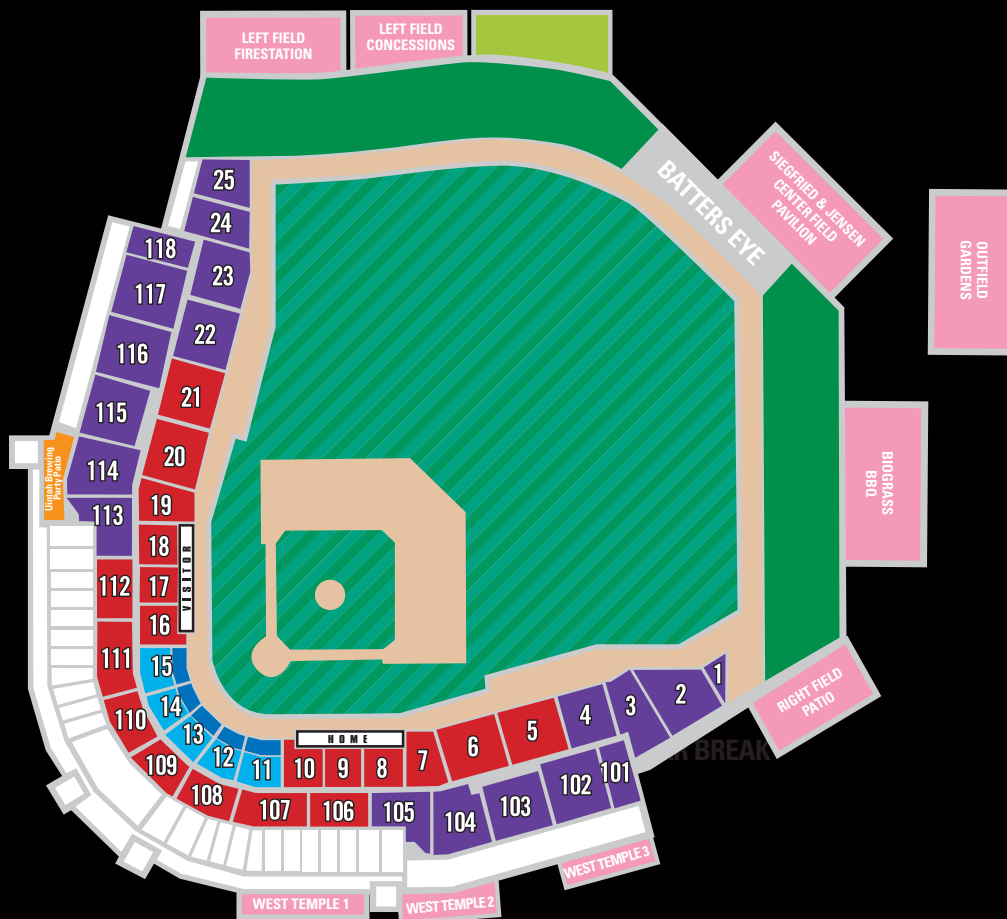

TRIPLE-A AFFILIATE OF THE LOS ANGELES ANGELS OF ANAHEIM

SEATING AREA	SINGLE	SEASON/TOTAL	10-GAME WEEKEND/TOTAL	GROUP (20-100/101-500/501+)
Diamond Seats	\$22.00	\$18.00/\$1296.00	NA	NA
Home Plate Seats	\$14.00	\$10.00/\$720.00	\$11.00/\$110.00	\$11.00/\$10.00/\$9.00
Box Seats	\$12.00	\$9.00/\$648.00	\$10.00/\$100.00	\$10.00/\$9.00/\$8.00
Reserved Seats	\$10.00	\$7.00/\$504.00	\$8.00/\$80.00	\$8.00/\$7.00/\$6.00
General Admission	\$7.00	NA/NA	NA	NA
Knothole Club (12 & under)	\$5.00	*Membership required		
Family Pass		\$199.50	NA	NA
Student Pass		\$35.50	NA	NA
Private Picnic Areas				
Uintah Brewing Party Patio				
Boondock's FunZone				

Additional \$1.00 per ticket for Fireworks Nights. Additional \$2.00 per ticket for July 4th and 24th games.  
 Additional \$1.00 per tickets purchased on the day of the game. Ticket prices include a facility fee.